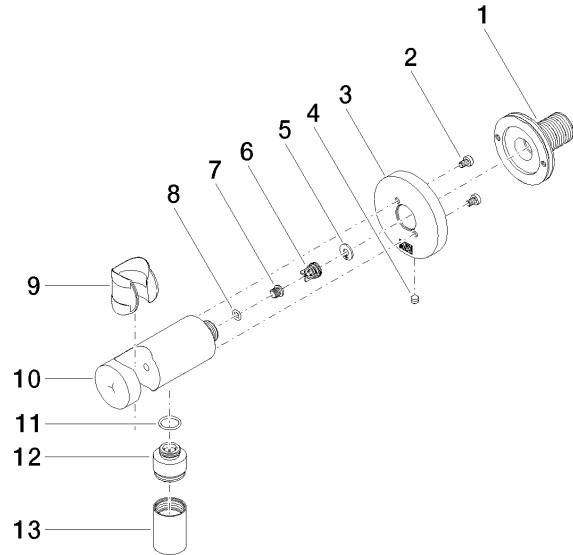

## EDITION PRO Wall elbow - Chrome

---

28 490 626

- 3/8" shower outlet
- rosette Ø 60 mm
- 1/2" connection
- inherently safe from back flow.

	Chrome	28 490 626-00
	Matte Black	28 490 626-33
	Brushed Chrome	28 490 626-93

## EDITION PRO Wall elbow - Chrome

28 490 626

mm [inches]

### Flow rate chart

**EDITION PRO Wall elbow - Chrome**

28 490 626

Parts for other finishes can be found here: [Matte Black](#)

**Spare parts list**

No.	Item Number	Name	Quantity used	Delivery time
1	90 24 03 280 00 90	nipple	1	2
2	09 30 30 037 90	screw	1	2
3	09 27 66 016-00	rosette	1	60
4	09 31 11 112 90	pin	1	60
5	09 16 01 023 90	ring	1	2
6	09 23 01 131 90	back-flow preventer	1	2
7	09 30 30 113 20 90	screw	1	2
8	09 14 10 001 90	seal	1	2
9	09 18 40 216 90	sleeve	1	2
10	09 11 03 124-00	connection	1	10
11	09 14 10 213 90	seal	1	2
12	09 24 03 279-00	nipple	1	10
13	90 21 02 069 00-00	cover	1	10