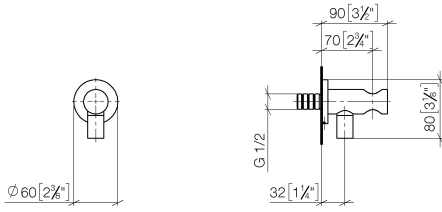

## EDITION PRO Wall elbow - Chrome

---

28 490 626

- 3/8" shower outlet
- rosette Ø 60 mm
- 1/2" connection
- inherently safe from back flow.

	Chrome	28 490 626-00
	Matte Black	28 490 626-33
	Brushed Chrome	28 490 626-93

## EDITION PRO Wall elbow - Chrome

28 490 626

mm [inches]

### Flow rate chart

**EDITION PRO Wall elbow - Chrome**

28 490 626

Parts for other finishes can be found here: [Matte Black](#)

**Spare parts list**

No.	Item Number	Name	Quantity used	Delivery time
1	90 24 03 280 00 90	nipple	1	2
2	09 30 30 037 90	screw	1	2
3	09 27 66 016-00	rosette	1	60
4	09 31 11 112 90	pin	1	60
5	09 16 01 023 90	ring	1	2
6	09 23 01 131 90	back-flow preventer	1	2
7	09 30 30 113 20 90	screw	1	2
8	09 14 10 001 90	seal	1	2
9	09 18 40 216 90	sleeve	1	2
10	09 11 03 124-00	connection	1	10
11	09 14 10 213 90	seal	1	2
12	09 24 03 279-00	nipple	1	10
13	90 21 02 069 00-00	cover	1	10